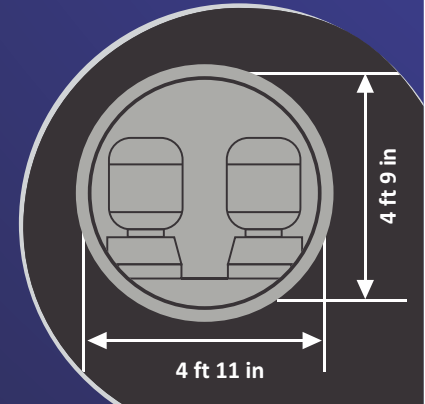

### Specifications

- Aircraft : Hawker 400 XP
- Manufacture : Hawker Beechcraft Corporation
- Reg No : VT-GRG
- Type : Twin engine Jet
- Speed: 826 km / hr (450 knm/hr)
- Passenger Capacity: 07
- Cabin Hieght : 4 ft 9 in
- Cabin Width : 4 ft 11 in